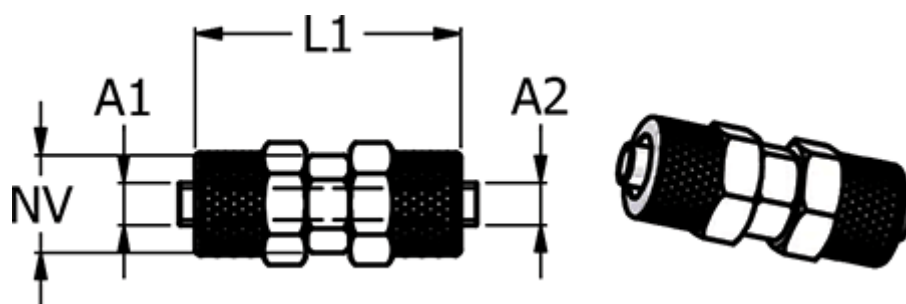

Data Sheet

Article number: 586113005

Description: Push-on fitting 11.300-5, metal $\text{Ø}5/3\text{-}\text{Ø}5/3$
Straight connector

Measures

Hose diameter A1 = 5/3

Hose diameter A2 = 5/3

NV = 8